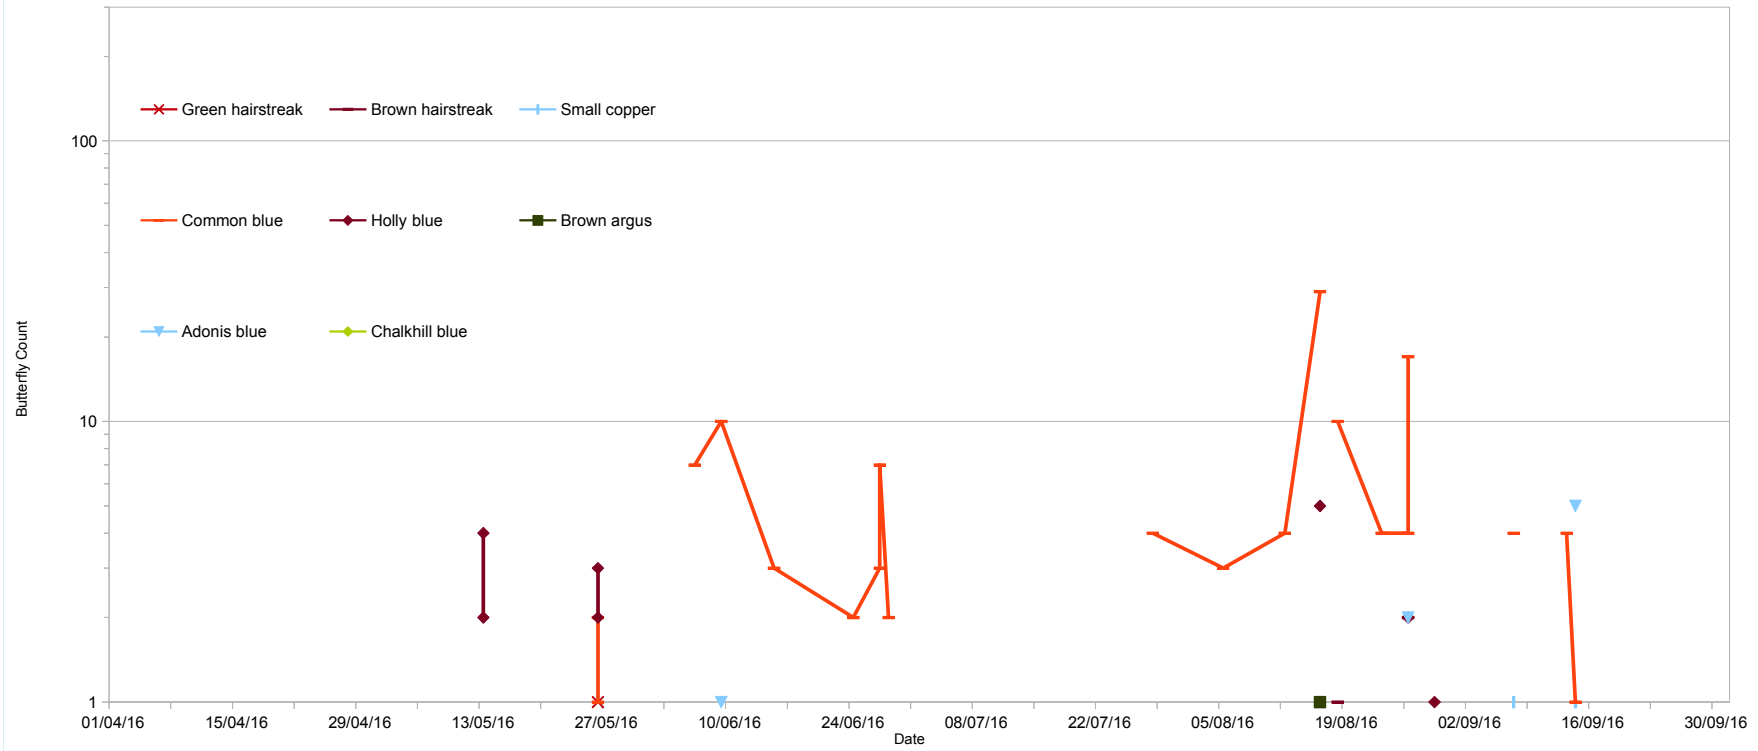

Steining Downland Scheme - 2016 Butterfly Counts

Route SDD1 (Mouse Lane Entrance) - Lycaenidae

ButterflyData

Date	Green hairstreak	Brown hairstreak	Small copper	Common blue	Brown argus	Chalkhill blue	Holly blue	Adonis blue
08/04/16								
17/04/16								
19/04/16								
21/04/16								
30/04/16								
30/04/16								
01/05/16								
01/05/16								
09/05/16								
13/05/16								
13/05/16							2	
13/05/16							4	
17/05/16								
23/05/16								
26/05/16	1			2			3	
26/05/16				1			2	
26/05/16								
06/06/16				7				
09/06/16				10				1
15/06/16				3				
24/06/16				2				
27/06/16				3				
27/06/16				7				
28/06/16				2				
30/06/16								
06/07/16								
14/07/16								
14/07/16								
16/07/16								
18/07/16								
22/07/16								
25/07/16								
28/07/16				4				
05/08/16				3				
12/08/16				4				
16/08/16				29	1		5	
18/08/16	1							
18/08/16				10				
23/08/16				4				
26/08/16				4			2	
26/08/16		2		17				2
29/08/16							1	
02/09/16								
07/09/16			1	4				
08/09/16								
13/09/16				4				
14/09/16			1	1				5
21/09/16								
24/09/16								
26/09/16								