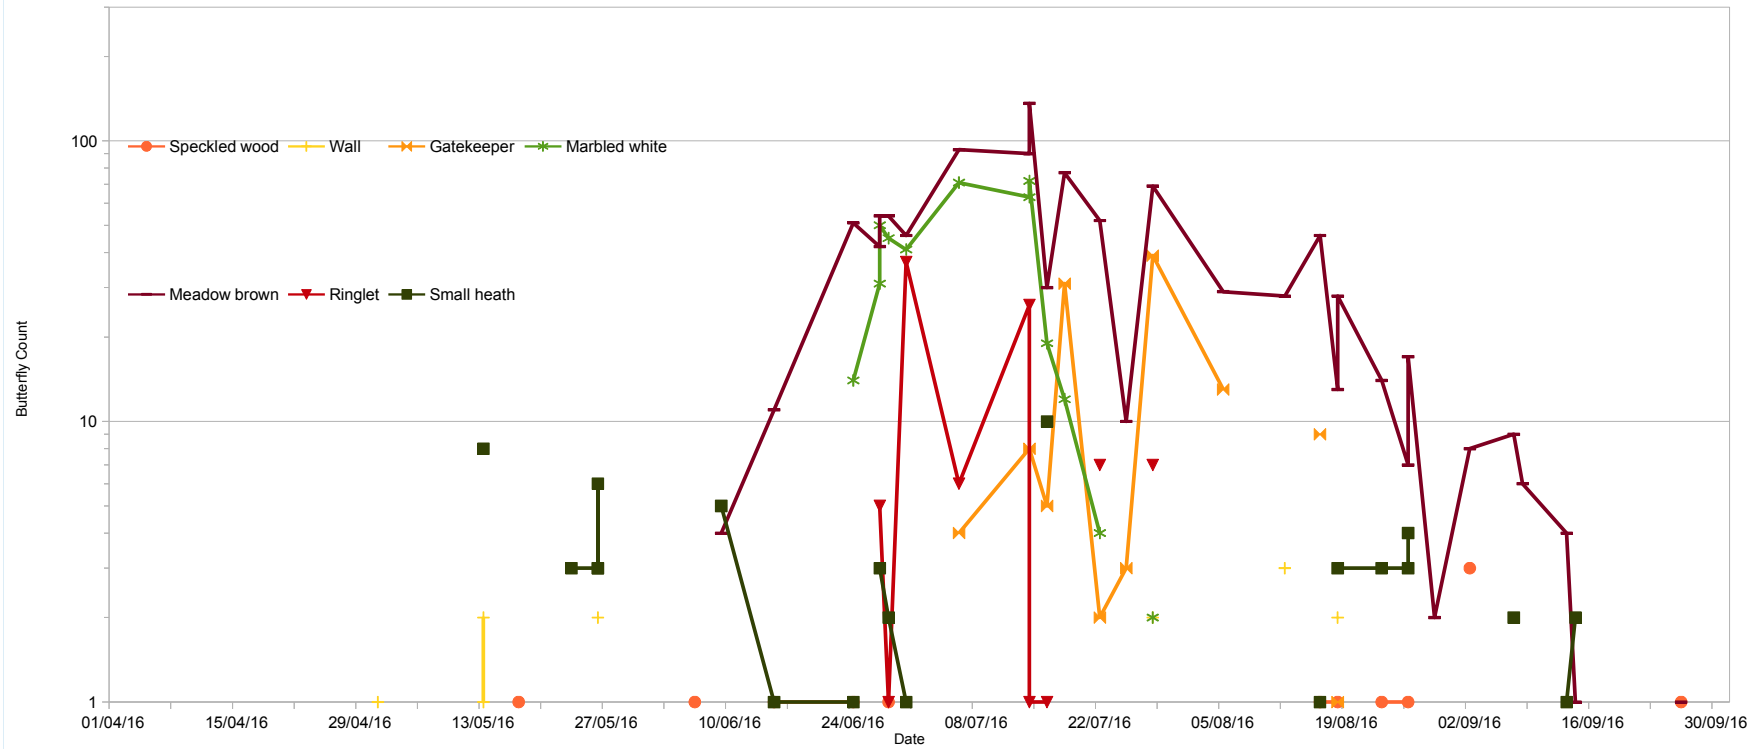

Steying Downland Scheme - 2016 Butterfly Counts

Route SDD1 (Mouse Lane Entrance) - Satyrinae

ButterflyData

Date	Speckled wood	Wall	Gatekeeper	Marbled white	Meadow brown	Ringlet	Small heath
08/04/16							
17/04/16							
19/04/16							
21/04/16							
30/04/16							
30/04/16							
01/05/16							
01/05/16		1					
09/05/16							
13/05/16		1					
13/05/16		1					
13/05/16		2					8
17/05/16	1						
23/05/16							3
26/05/16		2					3
26/05/16							6
26/05/16							3
06/06/16	1						
09/06/16					4		5
15/06/16	1				11		1
24/06/16	1			14	51		1
27/06/16				31	42		
27/06/16				50	54	5	3
28/06/16	1			45	54	1	2
30/06/16				41	46	37	1
06/07/16			4	71	93	6	
14/07/16			8	63	90	26	
14/07/16			8	72	136	1	
16/07/16			5	19	30	1	10
18/07/16			31	12	77		
22/07/16			2	4	52	7	
25/07/16			3		10		
28/07/16		2	39	2	69	7	
05/08/16			13		29		
12/08/16		3			28		
16/08/16	1		9		46		1
18/08/16	1				13		
18/08/16		2	1		28		3
23/08/16	1				14		3
26/08/16	1				7		3
26/08/16					17		4
29/08/16					2		
02/09/16	3				8		
07/09/16					9		2
08/09/16					6		
13/09/16					4		1
14/09/16					1		2
21/09/16							
24/09/16							
26/09/16	1				1		