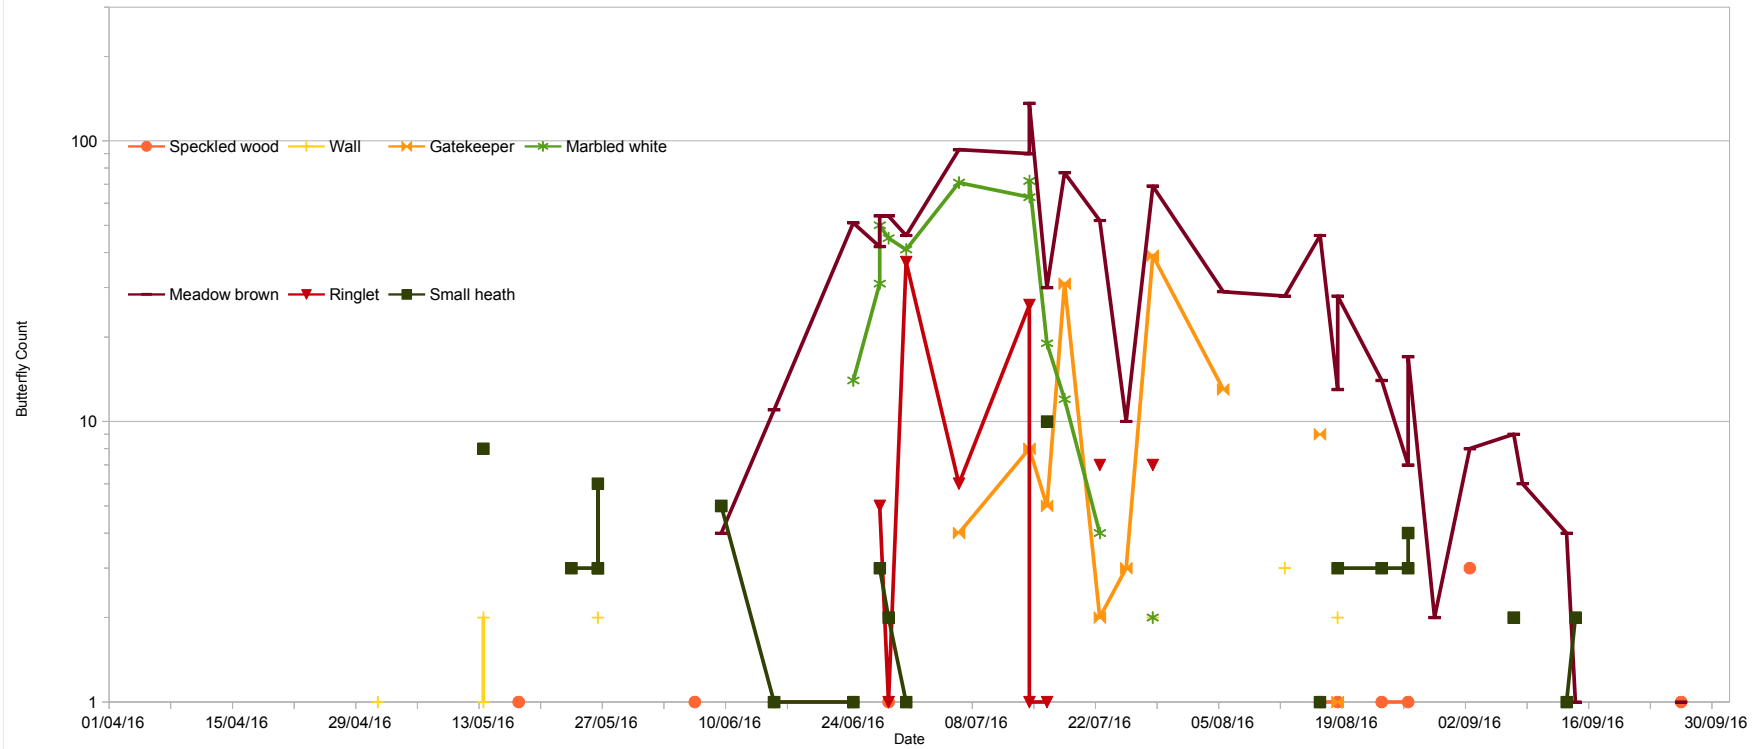

Steining Downland Scheme - 2016 Butterfly Counts

Route SDD1 (Mouse Lane Entrance) - Satyrinae

ButterflyData

Date	Speckled wood	Wall	Gatekeeper	Marbled white	Meadow brown	Ringlet	Small heath
08/04/16							
17/04/16							
19/04/16							
21/04/16							
30/04/16							
30/04/16							
01/05/16							
01/05/16		1					
09/05/16							
13/05/16		1					
13/05/16		1					
13/05/16		2					8
17/05/16	1						
23/05/16							3
26/05/16		2					3
26/05/16							6
26/05/16							3
06/06/16	1						
09/06/16					4		5
15/06/16	1				11		1
24/06/16	1			14	51		1
27/06/16				31	42		
27/06/16				50	54	5	3
28/06/16	1			45	54	1	2
30/06/16				41	46	37	1
06/07/16			4	71	93	6	
14/07/16			8	63	90	26	
14/07/16			8	72	136	1	
16/07/16			5	19	30	1	10
18/07/16			31	12	77		
22/07/16			2	4	52	7	
25/07/16			3		10		
28/07/16		2	39	2	69	7	
05/08/16			13		29		
12/08/16		3			28		
16/08/16	1		9		46		1
18/08/16	1				13		
18/08/16		2	1		28		3
23/08/16	1				14		3
26/08/16	1				7		3
26/08/16					17		4
29/08/16					2		
02/09/16	3				8		
07/09/16					9		2
08/09/16					6		
13/09/16					4		1
14/09/16					1		2
21/09/16							
24/09/16							
26/09/16	1				1		