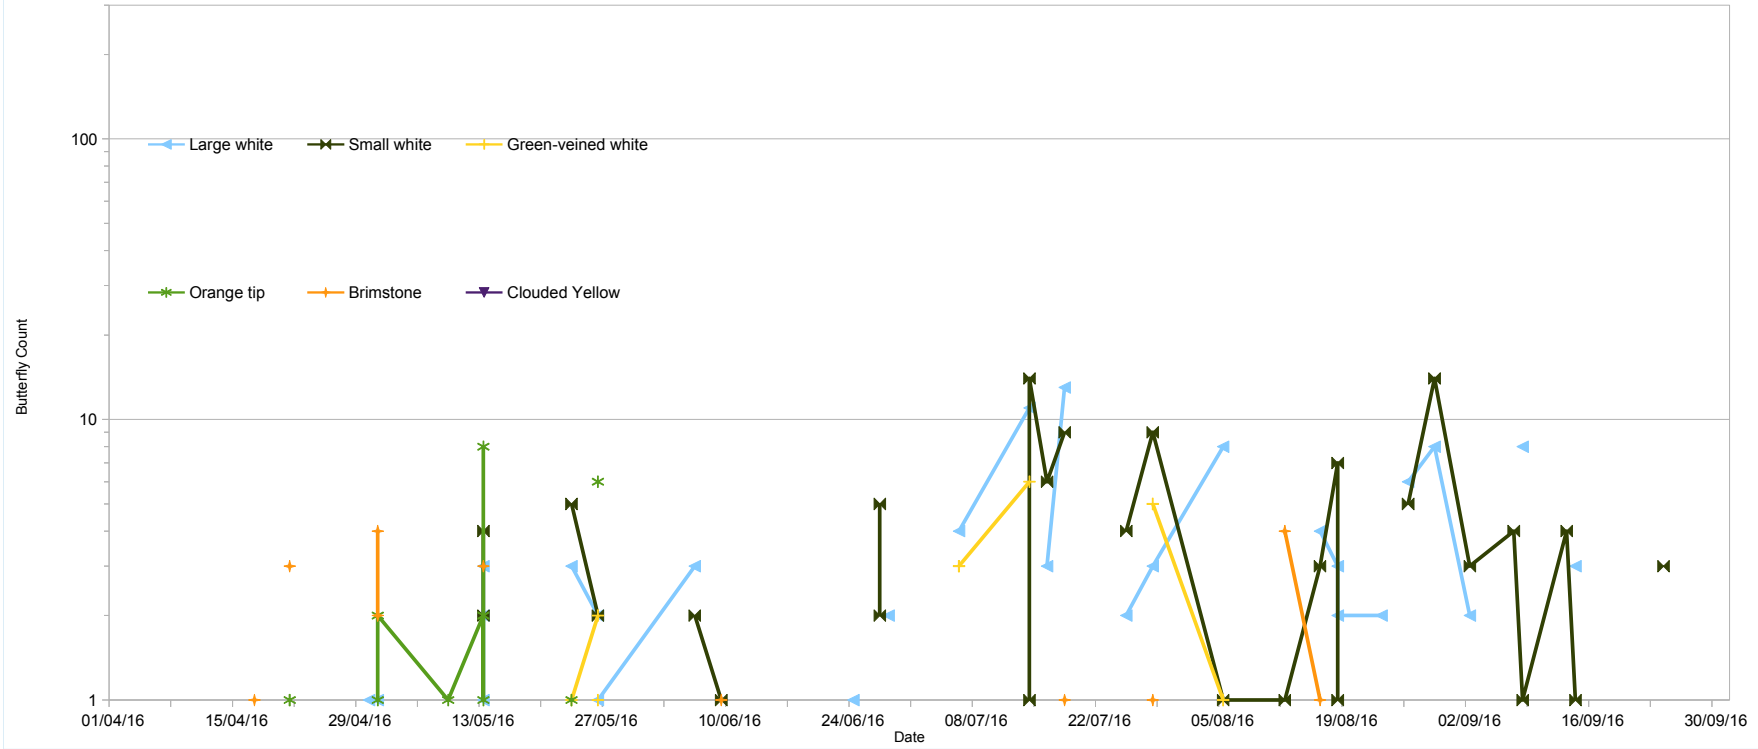

Steining Downland Scheme - 2016 Butterfly Counts

Route SDD1 (Mouse Lane Entrance) - Pieridae

ButterflyData

Date	Large white	Small white	Green-veined white	Orange tip	Brimstone	Clouded Yellow
08/04/16						
17/04/16					1	
19/04/16						
21/04/16				1	3	
30/04/16						
30/04/16	1					
01/05/16	1			1	2	
01/05/16				2	4	
09/05/16				1		
13/05/16	3	2		2		
13/05/16	1	4		1	3	
13/05/16	2			8		
17/05/16						
23/05/16	3	5	1	1		
26/05/16	2	2	2			
26/05/16				6		
26/05/16	1		1			
06/06/16	3	2				
09/06/16		1			1	
15/06/16						
24/06/16	1					
27/06/16		2				
27/06/16		5				
28/06/16	2					
30/06/16						
06/07/16	4		3			
14/07/16	11	1	6			
14/07/16		14				
16/07/16	3	6				
18/07/16	13	9			1	
22/07/16						
25/07/16	2	4				
28/07/16	3	9	5		1	
05/08/16	8	1	1			
12/08/16		1			4	
16/08/16	4	3			1	
18/08/16	3	7				
18/08/16	2	1				
23/08/16	2					
26/08/16						
26/08/16	6	5				
29/08/16	8	14				
02/09/16	2	3				
07/09/16		4				
08/09/16	8	1				
13/09/16		4				
14/09/16	3	1				
21/09/16						
24/09/16		3				
26/09/16						