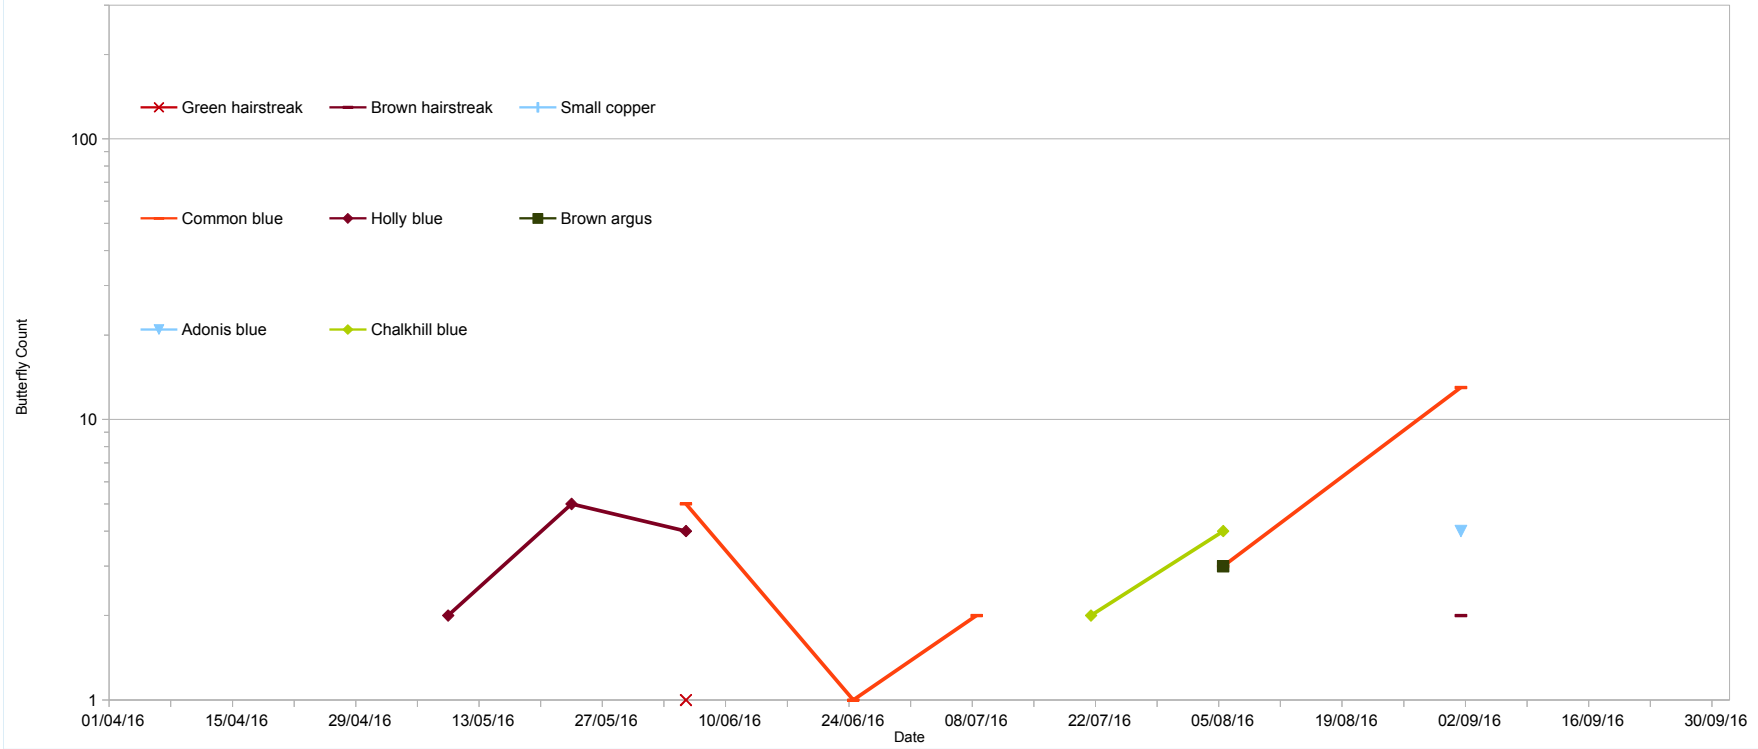

Steining Downland Scheme - 2016 Butterfly Counts

Route SDD3 (Bostal Road & Newham Lane Entrances – Park at Bostal Road Quarry) - Lycaenidae

Date	Green hairstreak	Brown hairstreak	Small copper	Common blue	Brown argus	Chalkhill blue	Holly blue	Adonis blue
21/04/16								
09/05/16							2	
23/05/16							5	
05/06/16	1			5			4	
24/06/16				1				
08/07/16				2				
21/07/16						2		
05/08/16				3	3	4		
01/09/16		2		13				4