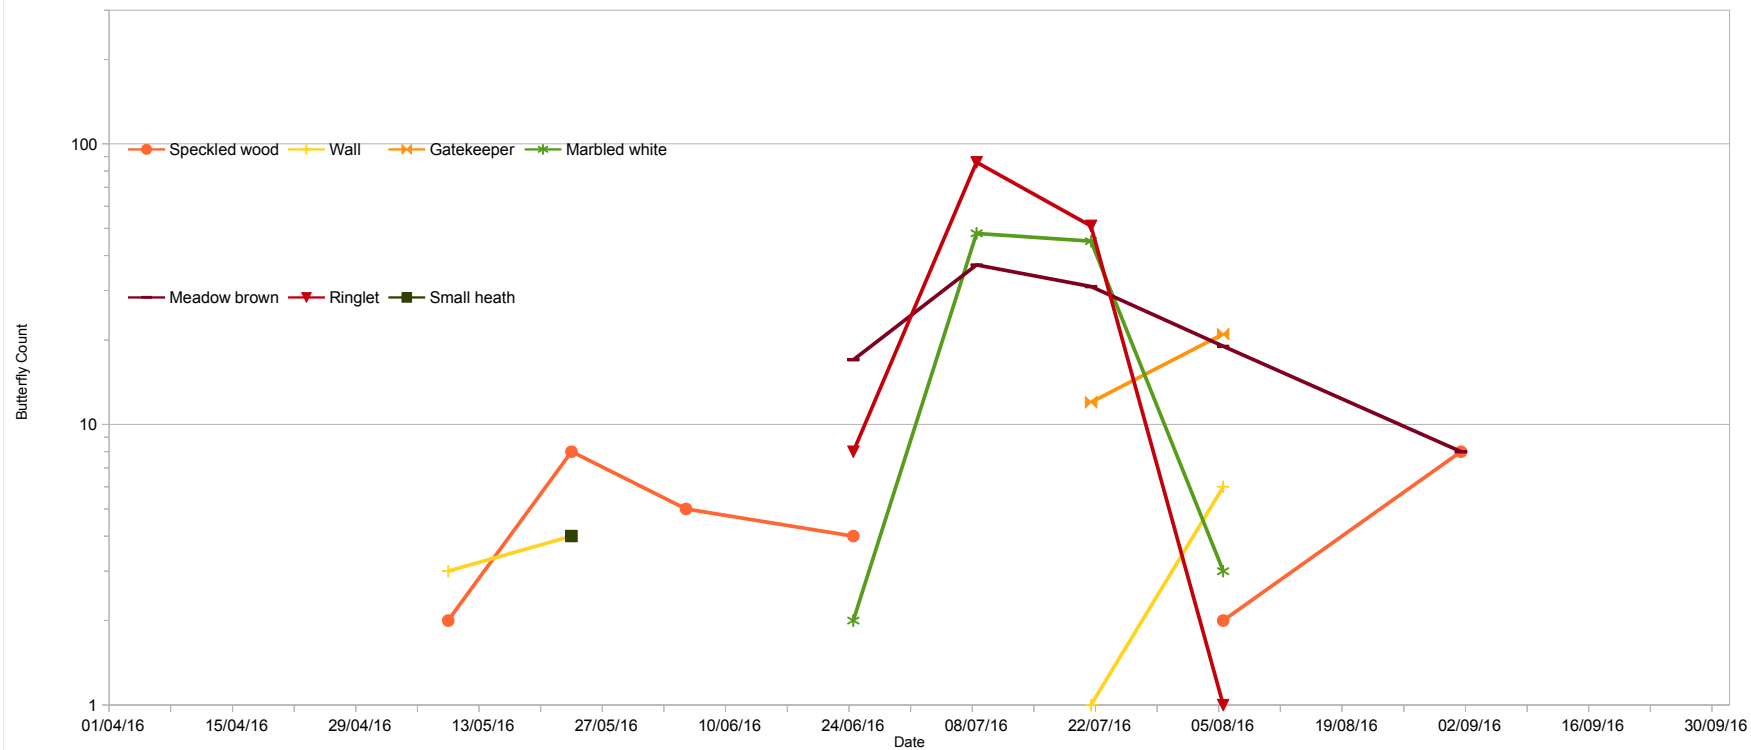

Steining Downland Scheme - 2016 Butterfly Counts

Route SDD3 (Bostal Road & Newham Lane Entrances – Park at Bostal Road Quarry) - Satyrinae

Date	Speckled wood	Wall	Gatekeeper	Marbled white	Meadow brown	Ringlet	Small heath
21/04/16							
09/05/16	2	3					
23/05/16	8	4					4
05/06/16	5						
24/06/16	4			2	17	8	
08/07/16				48	37	86	
21/07/16		1	12	45	31	51	
05/08/16	2	6	21	3	19	1	
01/09/16	8				8		