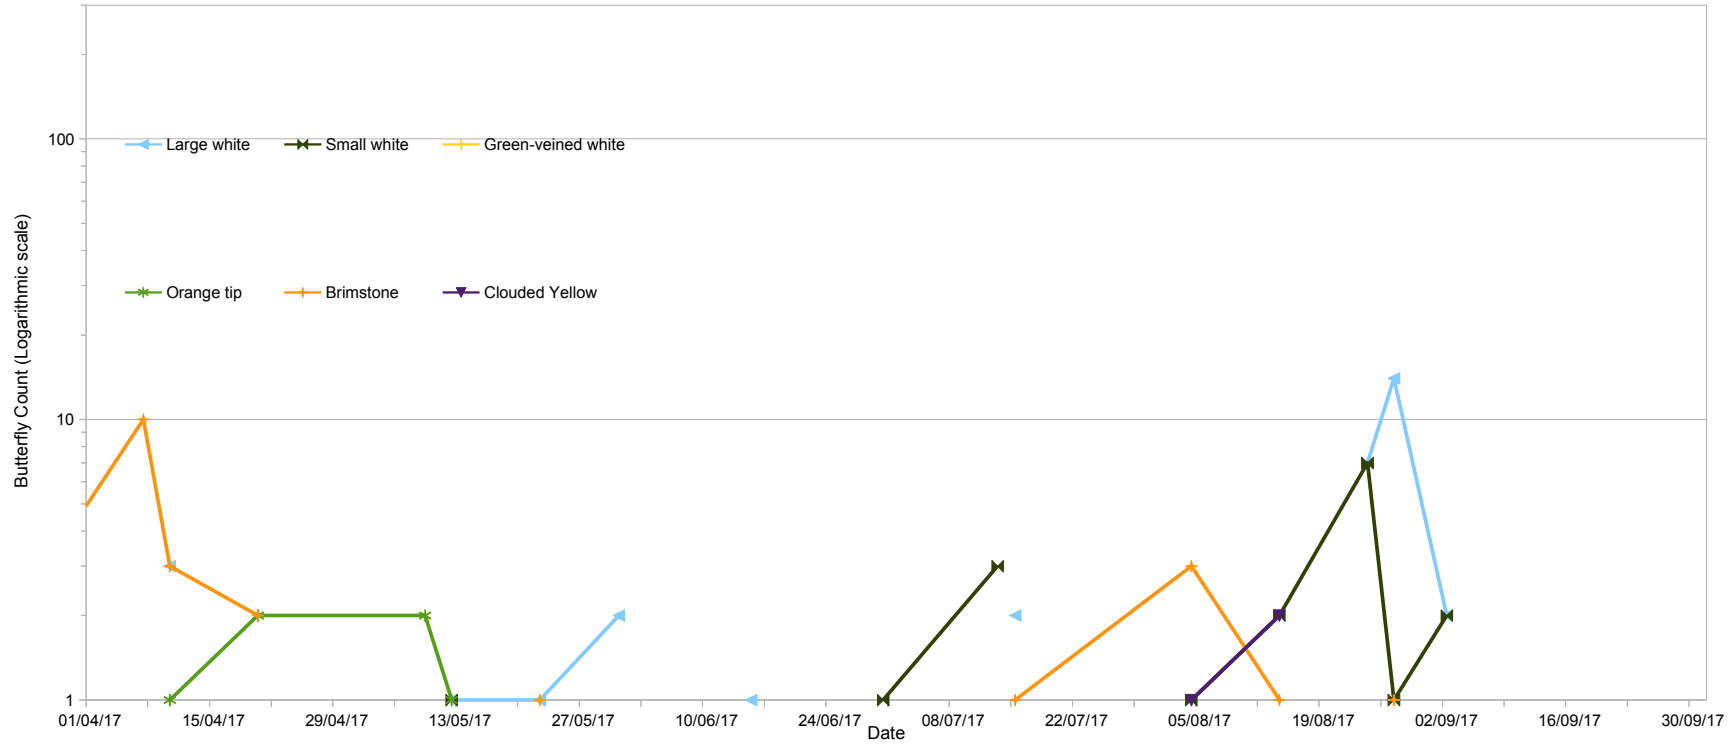

Steying Downland Scheme - 2017 Butterfly Counts

Route SDD1 (Mouse Lane Entrance) - Pieridae

Date	Large white	Small white	Green-veined white	Orange tip	Brimstone	Clouded Yellow
27/03/17				1	3	
07/04/17					10	
10/04/17	3			1	3	
20/04/17				2	2	
09/05/17				2		
12/05/17	1	1		1		
22/05/17	1				1	
31/05/17	2					
04/06/17						
13/06/17						
15/06/17	1					
30/06/17		1				
13/07/17		3				
15/07/17	2				1	
04/08/17		1			3	1
14/08/17		2			1	2
24/08/17	7	7				
27/08/17	14	1			1	
02/09/17	2	2				
19/09/17						