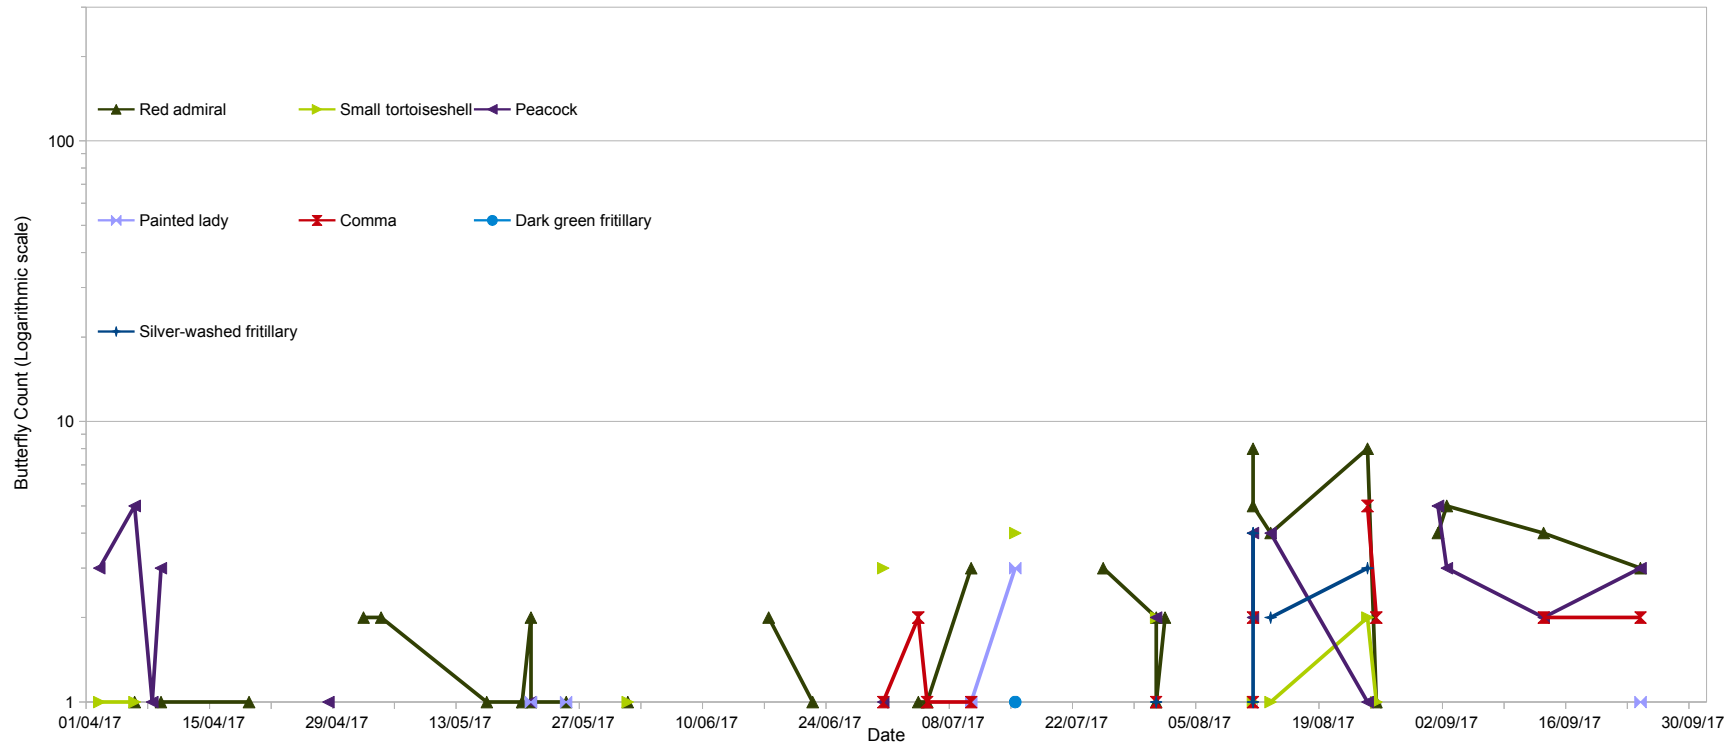

Steining Downland Scheme - 2017 Butterfly Counts

Route SDD2 (Allotments Entrance) - Nymphalidae

Date	Red admiral	Small tortoiseshell	Peacock	Painted lady	Comma	Dark green fritillary	Silver-washed fritillary
02/04/17		1	3				
06/04/17	1	1	5				
08/04/17			1				
09/04/17	1		3				
19/04/17	1						
28/04/17			1				
02/05/17	2						
04/05/17	2						
16/05/17	1						
20/05/17	1						
21/05/17	2			1			
21/05/17	1		1				
25/05/17	1						
25/05/17				1			
01/06/17	1	1					
01/06/17	1						
15/06/17							
16/06/17							
17/06/17	2						
22/06/17	1						
29/06/17							
30/06/17		3	1		1		
04/07/17	1				2		
05/07/17	1				1		
10/07/17	3			1	1		
15/07/17		4		3		1	
25/07/17	3						
31/07/17	2	2	2				1
31/07/17	1				1		
01/08/17	2						
11/08/17			2		1		1
11/08/17	8	1	4				4
11/08/17	5				2		
13/08/17	4	1	4				2
24/08/17	8	2	1		5		3
25/08/17	1	1			2		
31/08/17							
01/09/17	4		5				
02/09/17	5		3				
13/09/17	4		2		2		
24/09/17	3		3	1	2		