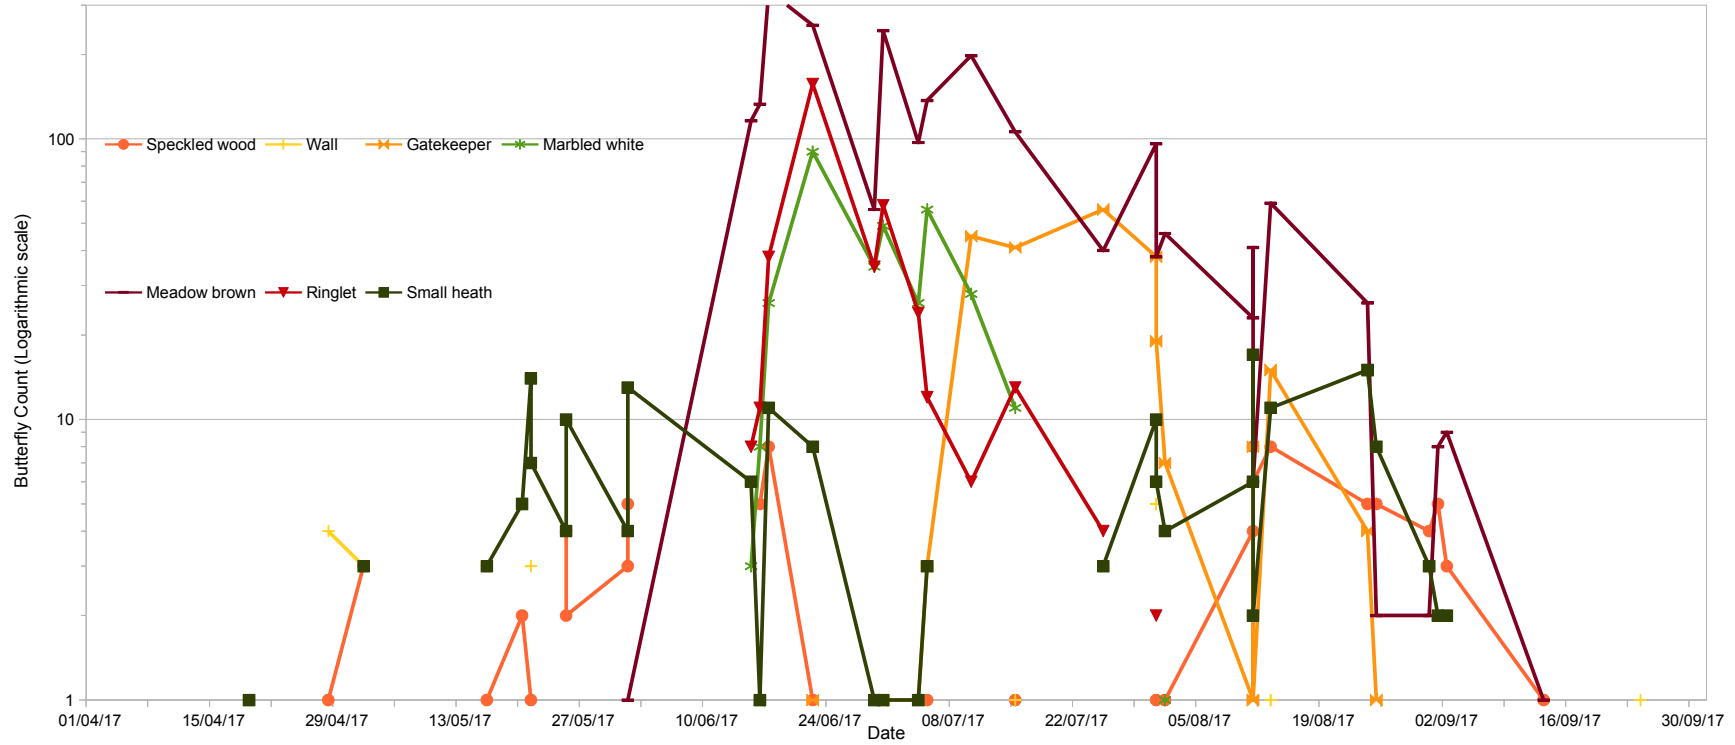

Steining Downland Scheme - 2017 Butterfly Counts

Route SDD2 (Allotments Entrance) - Satyrinae

ButterflyData

Date	Speckled wood	Wall	Gatekeeper	Marbled white	Meadow brown	Ringlet	Small heath
02/04/17							
06/04/17							
08/04/17							
09/04/17							
19/04/17							1
28/04/17	1	4					
02/05/17	3	3					3
04/05/17							
16/05/17	1	3					3
20/05/17	2						5
21/05/17	1	3					14
21/05/17							7
25/05/17	4						4
25/05/17	2						10
01/06/17	3						4
01/06/17	5				1		13
15/06/17				3	116	8	6
16/06/17	5			8	133	11	1
17/06/17	8			26	338	38	11
22/06/17	1		1	90	254	157	8
29/06/17				35	56	35	1
30/06/17			1	49	243	58	1
04/07/17			1	26	97	24	1
05/07/17	1		3	56	137	12	3
10/07/17			45	28	198	6	
15/07/17	1	1	41	11	106	13	
25/07/17			56		40	4	3
31/07/17	1	5	38		96		10
31/07/17	1		19		38	2	6
01/08/17	1	4	7	1	46		4
11/08/17	4		1		23		6
11/08/17	8	2	8		41		17
11/08/17	6		1		6		2
13/08/17	8	1	15		59		11
24/08/17	5		4		26		15
25/08/17	5		1		2		8
31/08/17	4				2		3
01/09/17	5				8		2
02/09/17	3				9		2
13/09/17	1				1		
24/09/17		1					