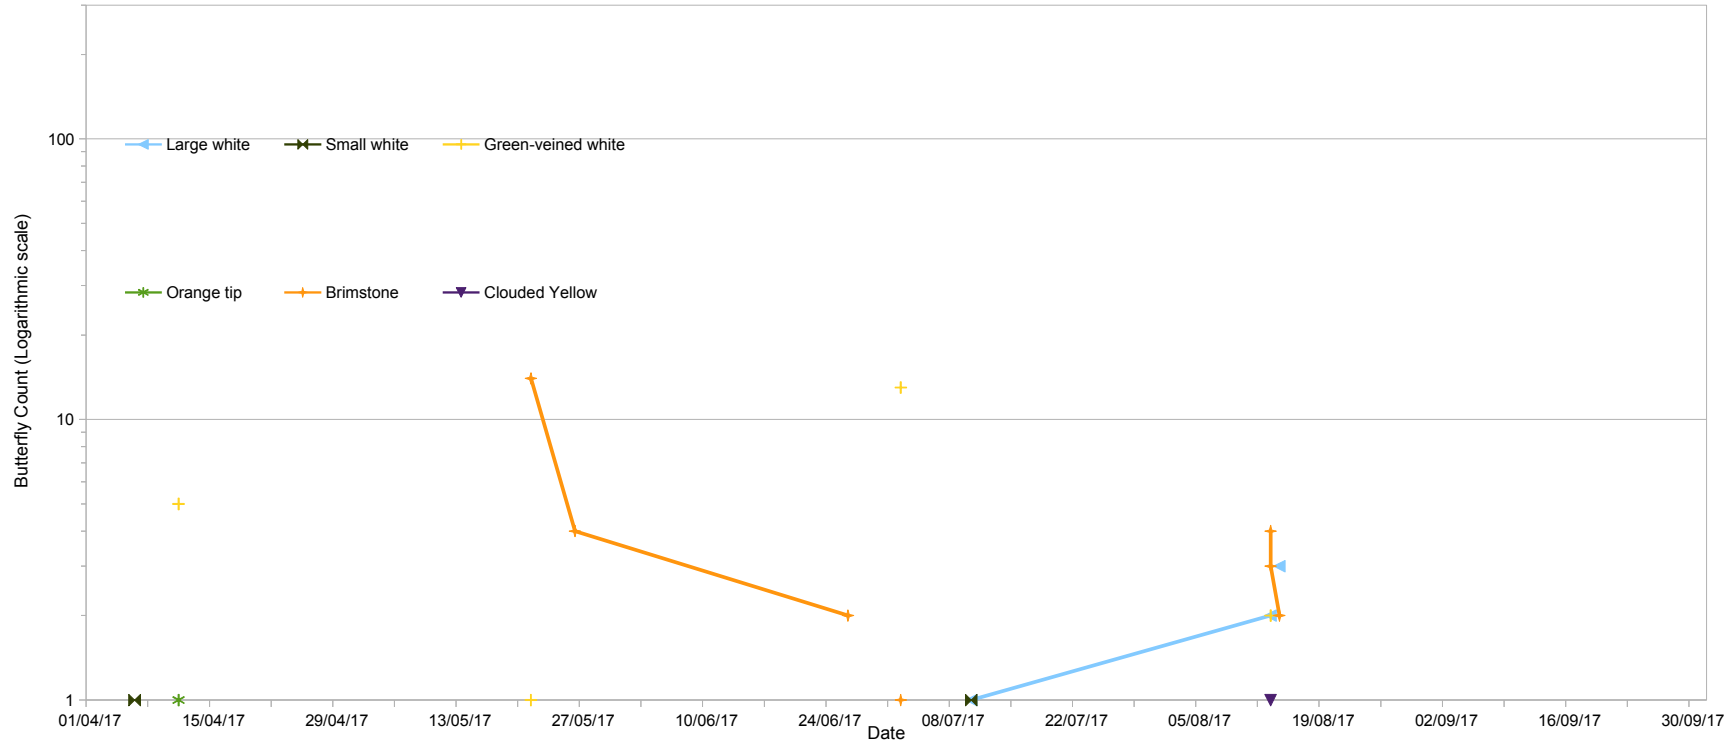

### Steyping Downland Scheme - 2017 Butterfly Counts

Route SDD3 (Bostal Road & Newham Lane Entrances – Park at Bostal Road Quarry) - Pieridae

Date	Large white	Small white	Green-veined white	Orange tip	Brimstone	Clouded Yellow
06/04/17		1				
11/04/17			5	1		
11/04/17						
21/05/17			1		14	
26/05/17					4	
26/06/17					2	
30/06/17						
02/07/17			13		1	
10/07/17	1	1				
13/08/17	2				4	1
13/08/17			2		3	
14/08/17	3				2	